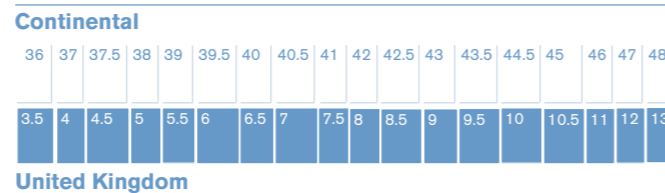

Shoe size comparison chart