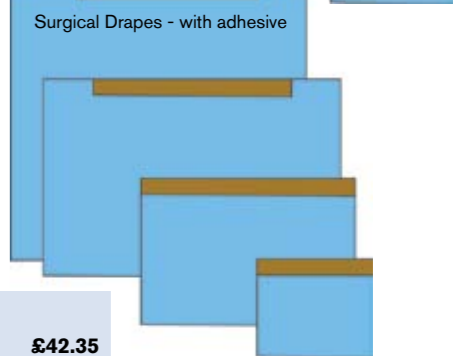

**Protective Apron**  
**47501** £8.99  
Apron in white Pack of 100

**Aseptic Articles**

**Surgical Drapes Sterile - Plain**

- Surgical drape made from hydrophobic non woven textile type SMS
- Used mainly for minor surgery with low fluid leak
- Single packed
- Sterile