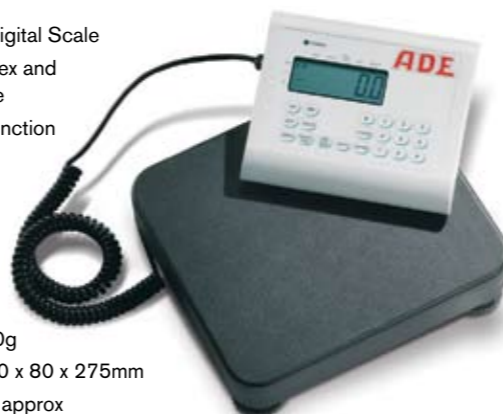

M10011 Class III A.D.E. Baby and Toddler Scale **£402.50**

Class III A.D.E. Digital Baby Scale

- Portable baby scale with extra large digital display
- Safe and easy to clean baby tray
- Large, 20mm LCD display
- Automatic zero setting
- Tare and hold function
- Mains and rechargeable batteries
- Capacity: 15kg
- Graduation: 5g
- Dimensions: 535 x 200 x 275mm
- Weight: 4kg approx
- Tray Size: 535 x 60 x 275mm

M10010 Class III A.D.E. Digital Baby Scale **£491.00**

Class III Adult Scales

Class III A.D.E. Digital Floor Scale with Switchable reverse display

- Ideal for clinic use
- Switchable reverse display for easy reading by medical staff
- Large 25mm LCD
- Auto zero function
- Batteries and mains transformer
- Capacity: 150kg
- Graduation: 50g
- Dimensions: 250 x 175 x 320mm
- Weight: 3.5kg approx
- Platform Size: 310 x 315mm

M30012 **£473.00**
Class III A.D.E. Digital Floor Scale with Switchable reverse display

Class III A.D.E. High Capacity Digital Scale with remote readout

- High capacity Digital Scale
- Useful B.M.I index and RS232 interface
- Tare and hold function
- Automatic zero setting
- Battery and mains supply
- Capacity: 250kg
- Graduation: 100g
- Dimensions: 310 x 80 x 275mm
- Weight: 12.5kg approx
- Tray Size: 310 x 275mm

M30010 **£845.00**
Class III A.D.E. High Capacity Digital Scale with remote readout
M32010 Optional carry case **£46.75**

Class III A.D.E. High Capacity Digital Column Scale

- High capacity Digital Scale
- Useful B.M.I index and RS232 interface
- Tare and hold function
- Automatic zero setting
- Battery and mains supply
- Capacity: 250kg
- Graduation: 100g
- Dimensions: 310 x 80 x 275mm
- Weight: 12.5kg approx
- Platform Size: 310 x 275mm