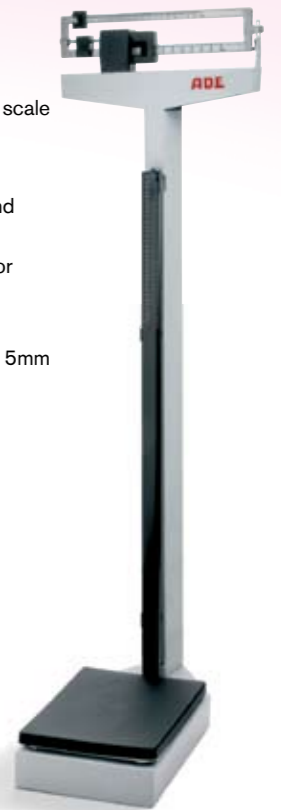

M10010 Class III A.D.E. Digital Baby Scale **£491.00**

Class III Adult Scales

Class III A.D.E. Digital Floor Scale with Switchable reverse display

- Ideal for clinic use
- Switchable reverse display for easy reading by medical staff
- Large 25mm LCD
- Auto zero function
- Batteries and mains transformer
- Capacity: 150kg
- Graduation: 50g
- Dimensions: 250 x 175 x 320mm
- Weight: 3.5kg approx
- Platform Size: 310 x 315mm

M30012 **£473.00**
Class III A.D.E. Digital Floor Scale with Switchable reverse display

Class III A.D.E. High Capacity Digital Scale with remote readout

- High capacity Digital Scale
- Useful B.M.I index and RS232 interface
- Tare and hold function
- Automatic zero setting
- Battery and mains supply
- Capacity: 250kg
- Graduation: 100g
- Dimensions: 310 x 80 x 275mm
- Weight: 12.5kg approx
- Tray Size: 310 x 275mm

M30010 **£845.00**
Class III A.D.E. High Capacity Digital Scale with remote readout
M32010 Optional carry case **£46.75**

Class III A.D.E. High Capacity Digital Column Scale

- High capacity Digital Scale
- Useful B.M.I index and RS232 interface
- Tare and hold function
- Automatic zero setting
- Battery and mains supply
- Capacity: 250kg
- Graduation: 100g
- Dimensions: 310 x 80 x 275mm
- Weight: 12.5kg approx
- Platform Size: 310 x 275mm

M20011 **£930.00**
Class III A.D.E. High Capacity Digital Column Scale

Class III A.D.E. Sliding Weight Beam Scale

- Traditional, accurate and durable beam scale
- Reading from both sides
- Robust lever system
- Platform and column powder coated and easy to clean
- Weighing head crafted from cast iron for durability and accuracy
- Sliding weights are plastic coated
- Measuring rod from 750 to 2000mm in 5mm graduations
- Two castors for easy movement
- Capacity: 200kg
- Graduation: 100g
- Dimensions: 280 x 1470 x 560mm
- Weight: 15kg approx
- Platform Size: 270 x 300mm