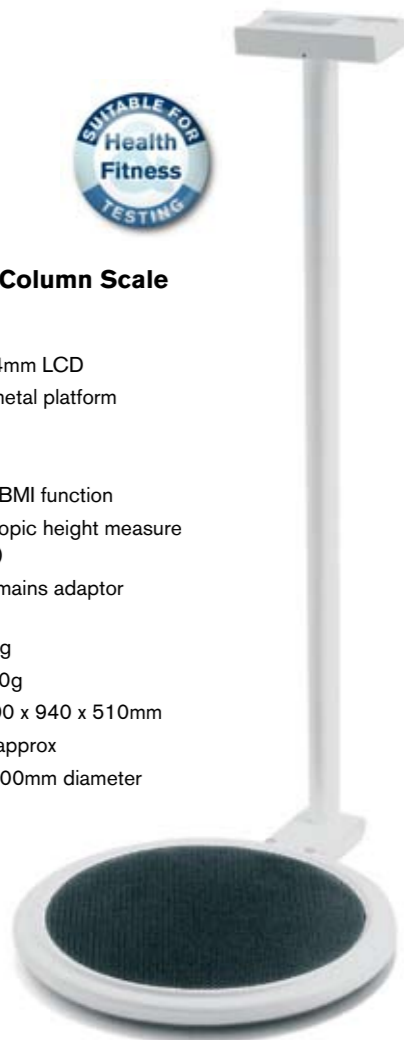

M10811 £75.00
A.D.E. Round Dial Baby/Toddler Scale

Soehnle 8310 Baby and Toddler Scale

- Fast and accurate readings
- Digital display with 20mm high figures
- Baby scoop detaches for use with toddlers
- Tare function
- Dual grad, kgs and lbs
- Battery operated, 20kg max load /10g divisions
- 3 year warranty
- Optional portable carry case
- Dimensions: 530 x 240 x 100mm; Weight 4kg

Your local medical supplier is just a phone call away. See cover for full details
Prices shown are exclusive of VAT and delivery

Section R Scales & Height Measures H & F Column Scales

A.D.E. Sliding Weight Column Scale

- Reading from both sides
- Robust lever system
- Powder coated platform and column
- Non Slip platform
- Height rod fitted as standard
- Capacity: 200kg
- Graduation: 100g
- Dimensions: 280 x 1470 x 560mm
- Weight: 15kg approx
- Platform Size: 270 x 300mm

M20812 A.D.E. Sliding Weight Column Scale £205.00

A.D.E. Digital Column Scale

- Easy to read 24mm LCD
- Unique round metal platform
- Anti Slip mat
- Auto Zero
- Tare, Hold and BMI function
- Optional telescopic height measure (see page R10)
- 9v battery and mains adaptor included
- Capacity: 200kg
- Graduation: 100g
- Dimensions: 400 x 940 x 510mm
- Weight: 4.5kg approx
- Platform size: 400mm diameter