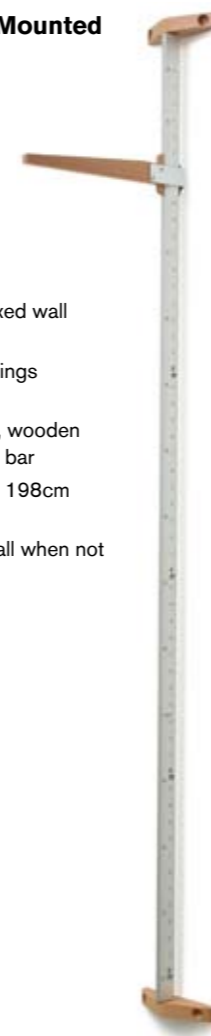

MZ10020

Foldable Ultrasonic Height Measure

£79.00

AW Select Wall Mounted Height Measure

- Traditional design fixed wall height measure
- Simple to mount (fixings included)
- Aluminium measure, wooden brackets and height bar
- Measures from 61 - 198cm (2' to 6'6")
- Folds flat against wall when not in use