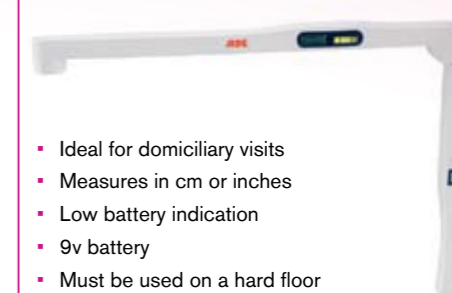

FG80614 A.D.E. Electronic Floor Scale

£42.50

Height & Baby Measures **Scales & Height Measures** Section R**AW Compact Height Measure**

- Extending wall mounted height measure
- Simple compact design
- Easy to set up and use
- Fixings and full instructions supplied
- Can be used anywhere with minimal available wall space
- 200 cms working length

95.30.000

AW Extending Wall Height Measure

£12.00

Soehnle 5001 Ultrasonic Height Measure

- Ultrasonic height measurement system
- Instant height measurement achieved via ultrasonic signal against smooth floor
- Completely portable
- Audible alert when reading complete
- Easy to use, fast and accurate

5001.01.001

Soehnle Ultrasonic Height Measure

£159.00

A.D.E. Foldable Ultrasonic Height Measurement

- Ideal for domiciliary visits
- Measures in cm or inches
- Low battery indication
- 9v battery
- Must be used on a hard floor
- Measuring range: 500-2500mm
- Graduation: 5mm
- Dimensions: 500/340mm x 35mm
- Weight: 330g approx

MZ10020

Foldable Ultrasonic Height Measure

£79.00

AW Select Wall Mounted Height Measure

- Traditional design fixed wall height measure
- Simple to mount (fixings included)
- Aluminium measure, wooden brackets and height bar
- Measures from 61 - 198cm (2' to 6'6")
- Folds flat against wall when not in use